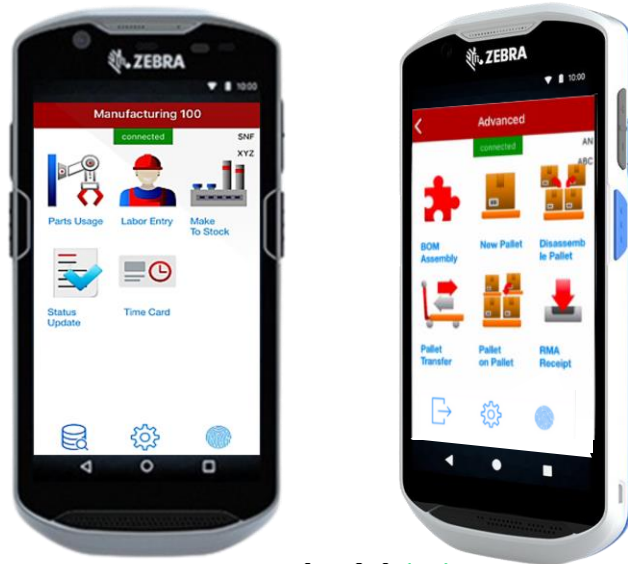

Android Enterprise-Class Touch Computer

android 

The ultimate enterprise-class touch computer.

The ZEBRA TC52/TC57 has all the business features workers need to maximize productivity and minimize process cycle times. Lightning-fast capture of printed and electronic barcodes, with an expanded working range, field of view, and omnidirectional scanning. Unibody design for extra impact protection. It's rugged, ready, and engineered for enterprise operations. Snap-on trigger handle available.

Processor	2.2 GHZ
Screen Size	5"
Operating System	Android 11/Upgradeable to Android 14
Imager	1D & 2D
Drop Spec	6 ft
IP Rating	IP68 and IP65
Dimensions	6.1 x 2.9 x .73 in
Weight	8.8 oz

[Zebra OneCare™ Maintenance Plan Available](#)