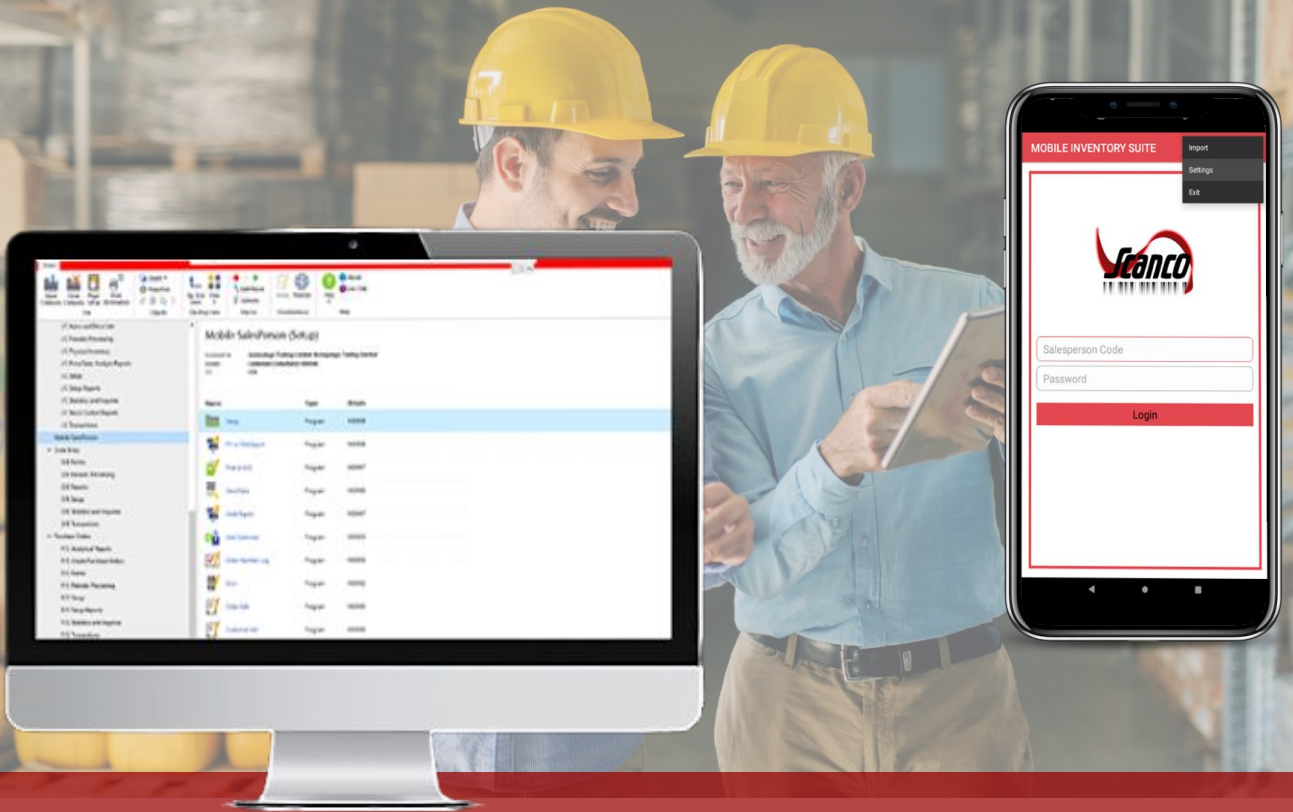

SCANCO MOBILITY SUITE FOR SAGE 300

Scanco Mobile Salesperson

- ✓ Manage Orders on the Go
- ✓ Increase Sales Productivity
- ✓ Get Paid Faster

Scanco Mobile Inventory Suite

- ✓ Increase Warehouse Productivity
- ✓ Real-Time, Mobile Inventory Data
- ✓ Real-Time Sage 300 Integration

Scanco Mobile Delivery Tracker

- ✓ Track Deliveries on the Go
- ✓ Increase Customer Satisfaction
- ✓ Keep Current with Real-Time Sage 300 Data

FOR A FULL LIST OF FEATURES OR TO SCHEDULE A DEMO:
www.scanco.com

Sage Tech Partner
Plus